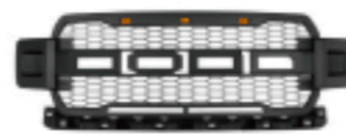

FROM THE DUST EMERGES A TRUCK THAT'LL MAKE THE GROUND QUAKE.

FOR FORD F150 & F250

FOR FORD F150 & F250

JP-F15GR20
GRILLE FOR 2021 F-150 (BLACK)

JP-F15GR20
GRILLE FOR 2021 F-150 (GREY)

JP-F15GR21
GRILL WITH LED LIGHTS FOR F-150 18-19

JP-F15GR22
GRILL FOR F-150 18-19

JP-F15GR23
GRILL WITH BIG AMBER LIGHTS FOR F-150 18-19

JP-F15GR24
GRILL WITH DRL & TURNING LIGHTS FOR F-150 18-19

JP-F15GR27
GRILL FOR F-150 15-17

JP-F15GR28
GRILL WITH LED BAR FOR F-150 15-17

JP-F15GR29
GRILL FOR F-150 15-17

JP-F15GR33
GRILL FOR F-150 09-14

JP-F15GR34
GRILL FOR F-150 09-14

JP-F15GR35
GRILL FOR F-150 09-14

FOR FORD F150&F250

FOR FORD F150&F250

JP-F15GR37
GRILL FOR F-150 09-14

JP-F15GR38
GRILL FOR F-150 04-08