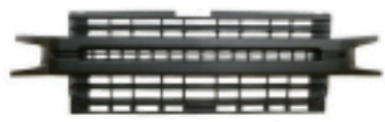

JP-DRAC502
TAILGATE PANEL 2019+

FOR DODGE RAM 1500

JP-DRAC503
FRONT FENDER 19+ TRX

JP-DRAC504
REAR FENDER 19+ TRX

MORE STYLE AND PERSONALITY

FOR CHEVY SILVERADO

FOR CHEVY SILVERADO

FOR CHEVY SILVERADO